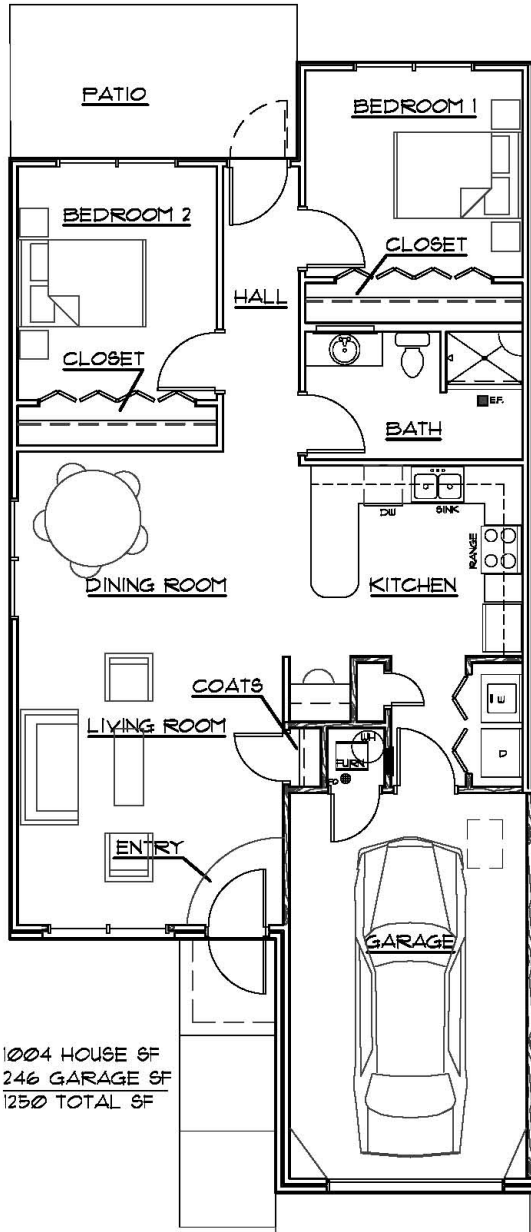

FLOOR PLAN

1004 HOUSE SF  
246 GARAGE SF  
1250 TOTAL SF